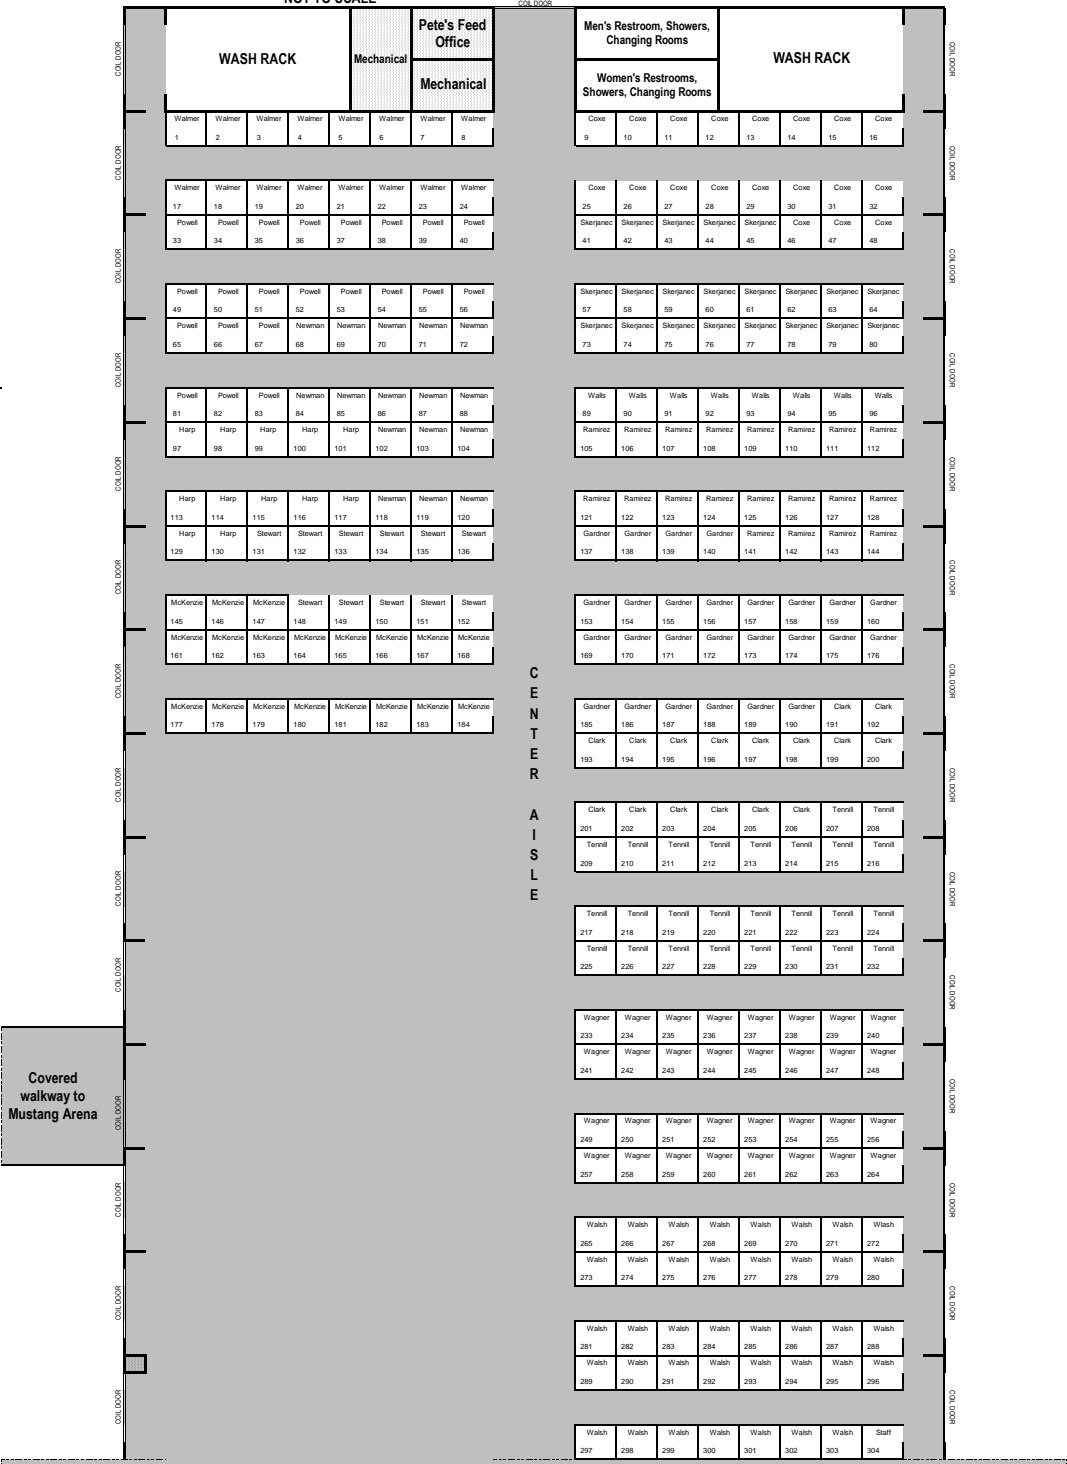

**EXPLORER BARN & ARENA /304 - 10' X 10' STALLS WITH 100' x 200' ARENA**  
 Enclosed on west, north, and east sides; south side opens to Breezeway

NOT TO SCALE

To Mustung & Ford Warm-up Arena      Mustung Breezeway      To Super Duty Barn & Arena