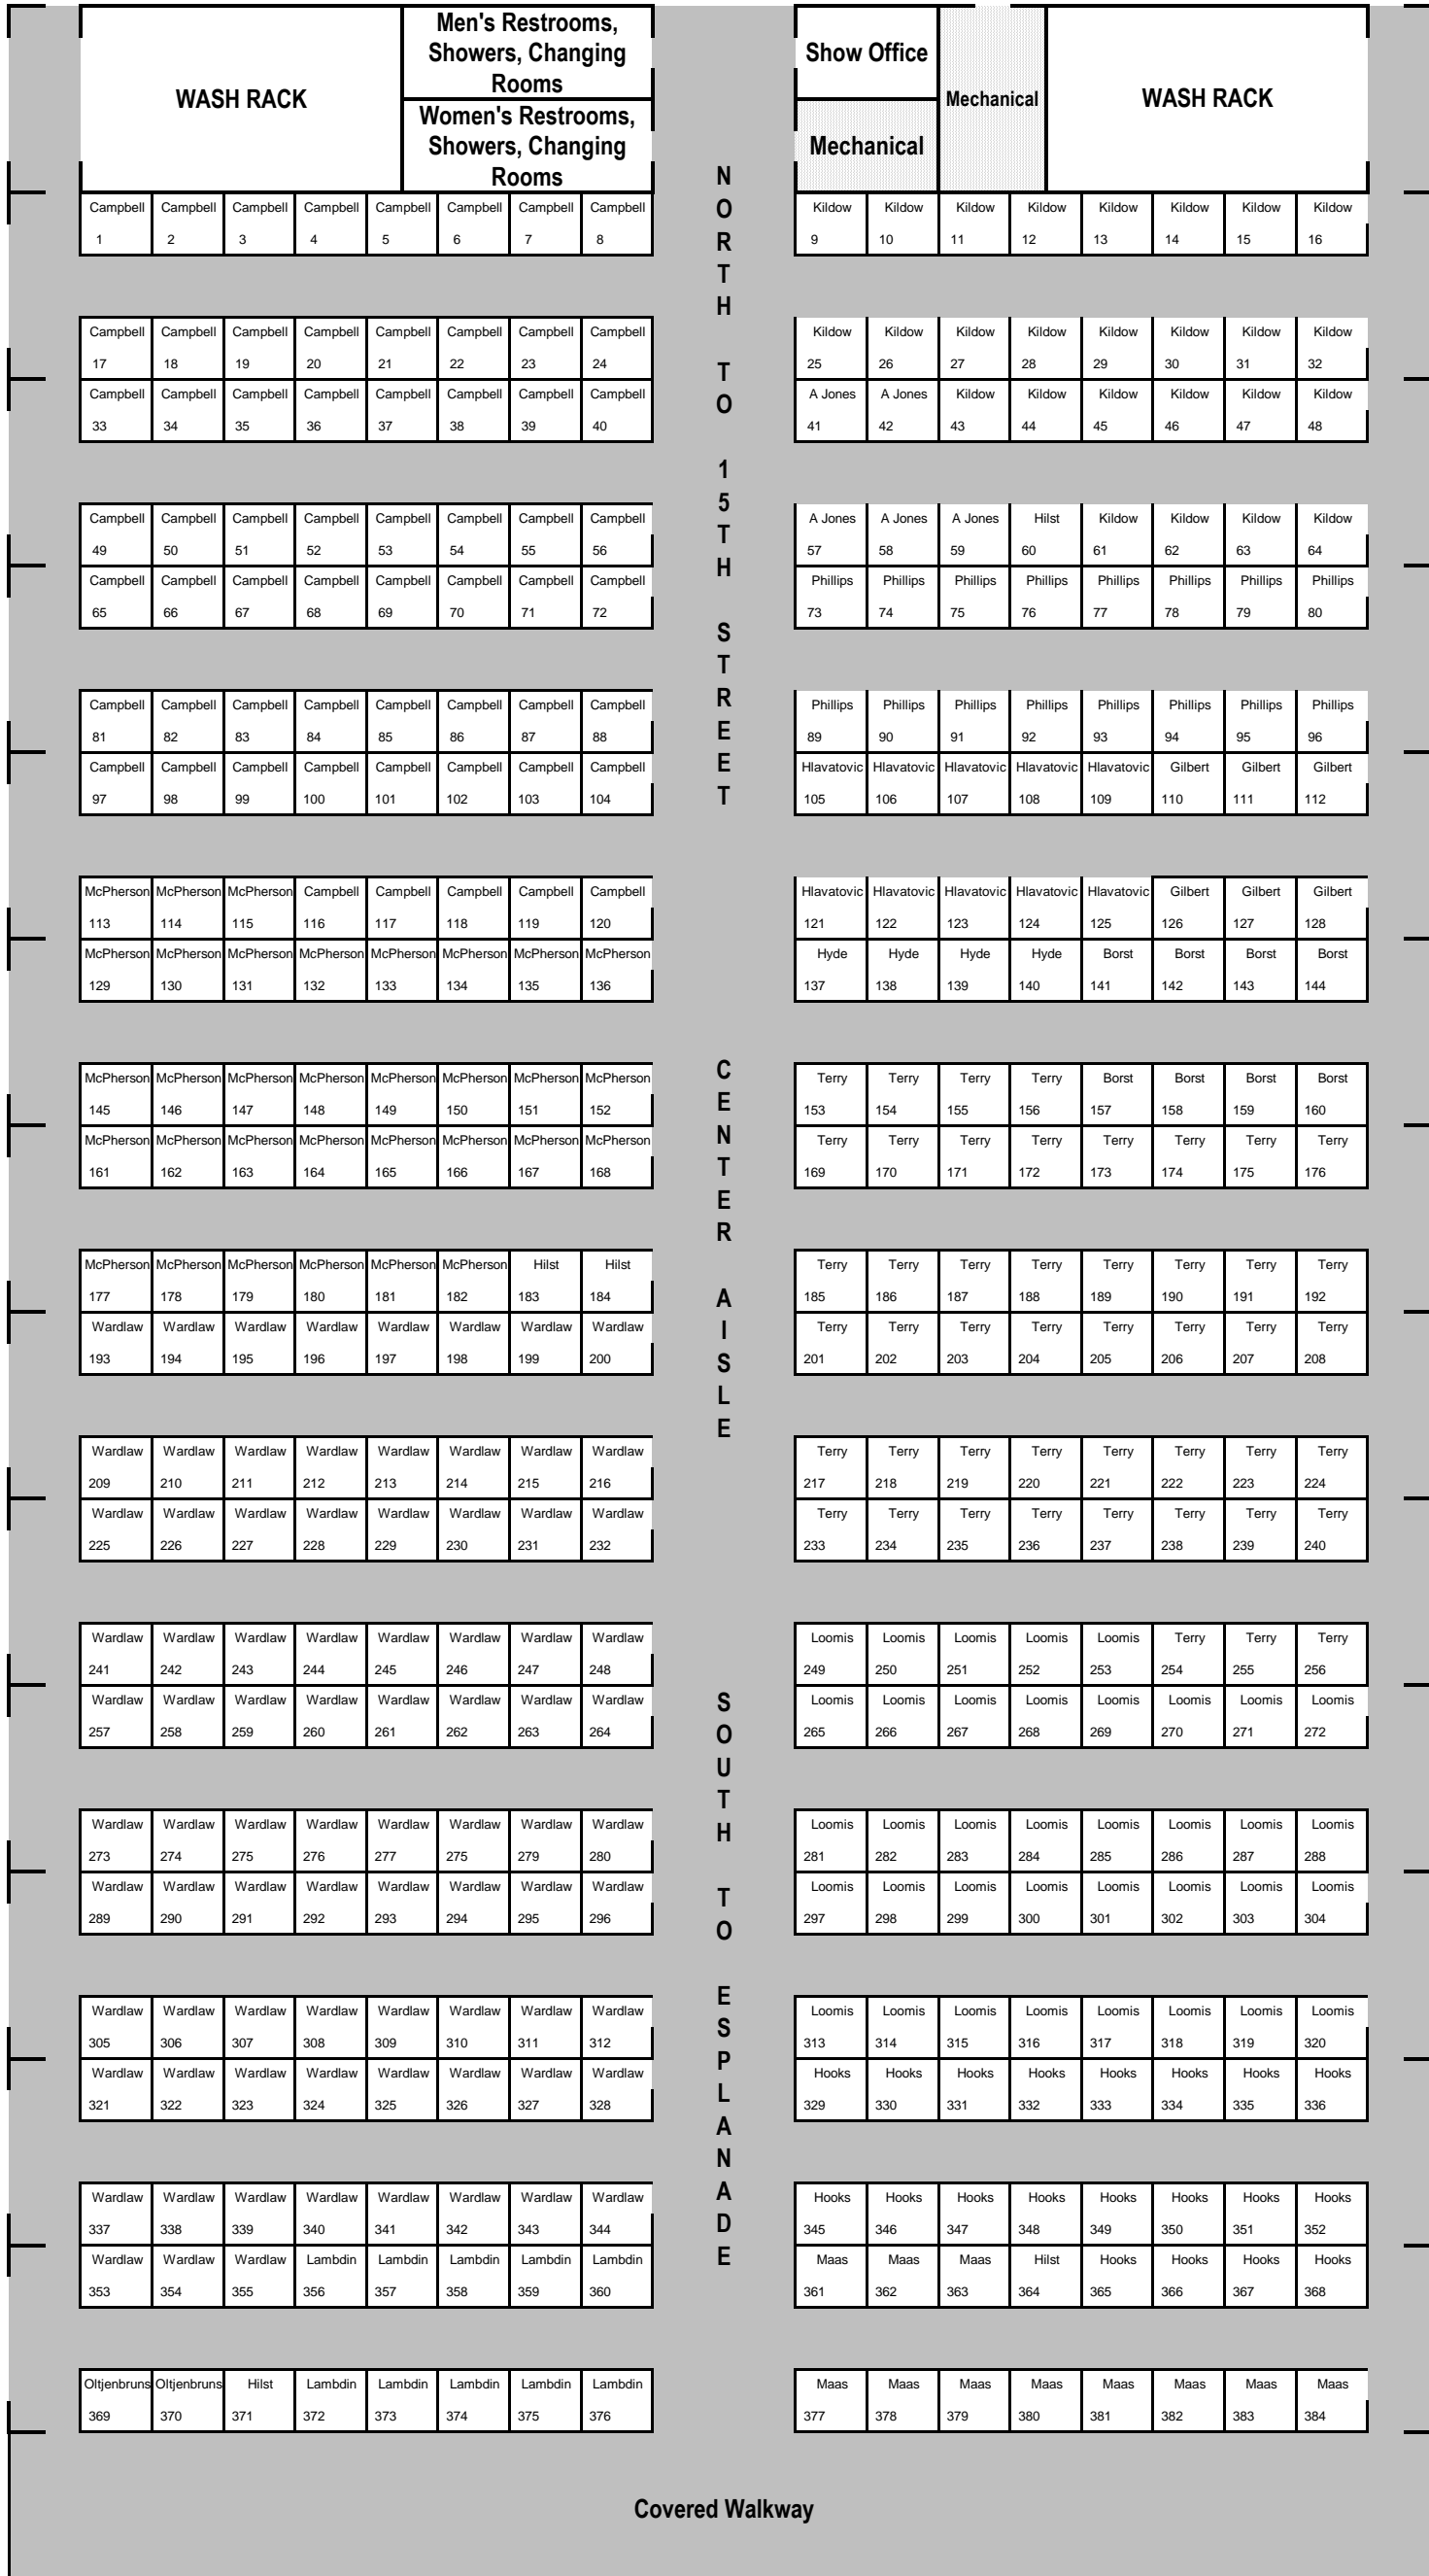

####

EXPEDITION BARN / 272 - 10' X 10' STALLS (with arena)
Open on all sides

NOT TO SCALE

Covered Walkway