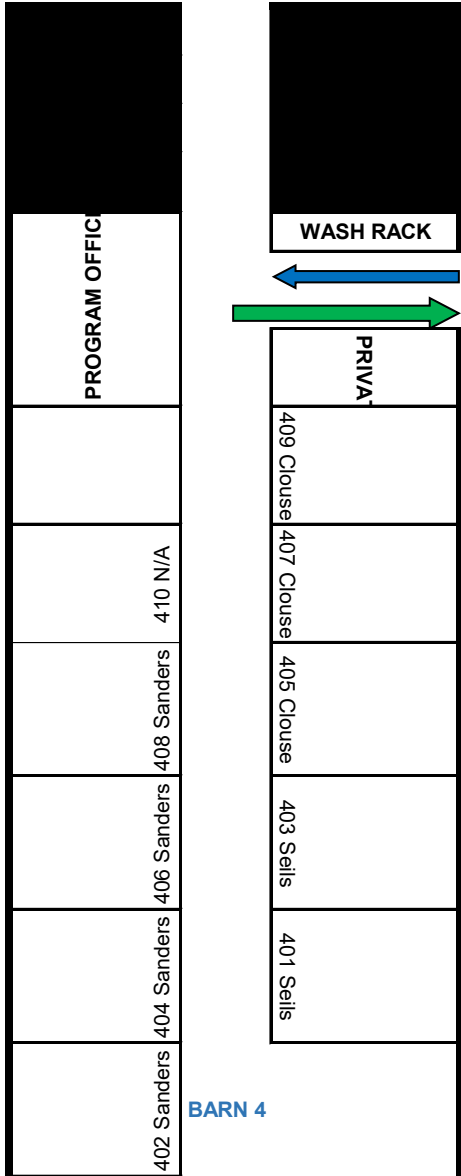

BARN 4 CONTAINS 10 TOTAL STALLS

BARN 4

LOADING & UNLOADING

DRIVEWAY TO ALL ARENAS & OTHER BARN: