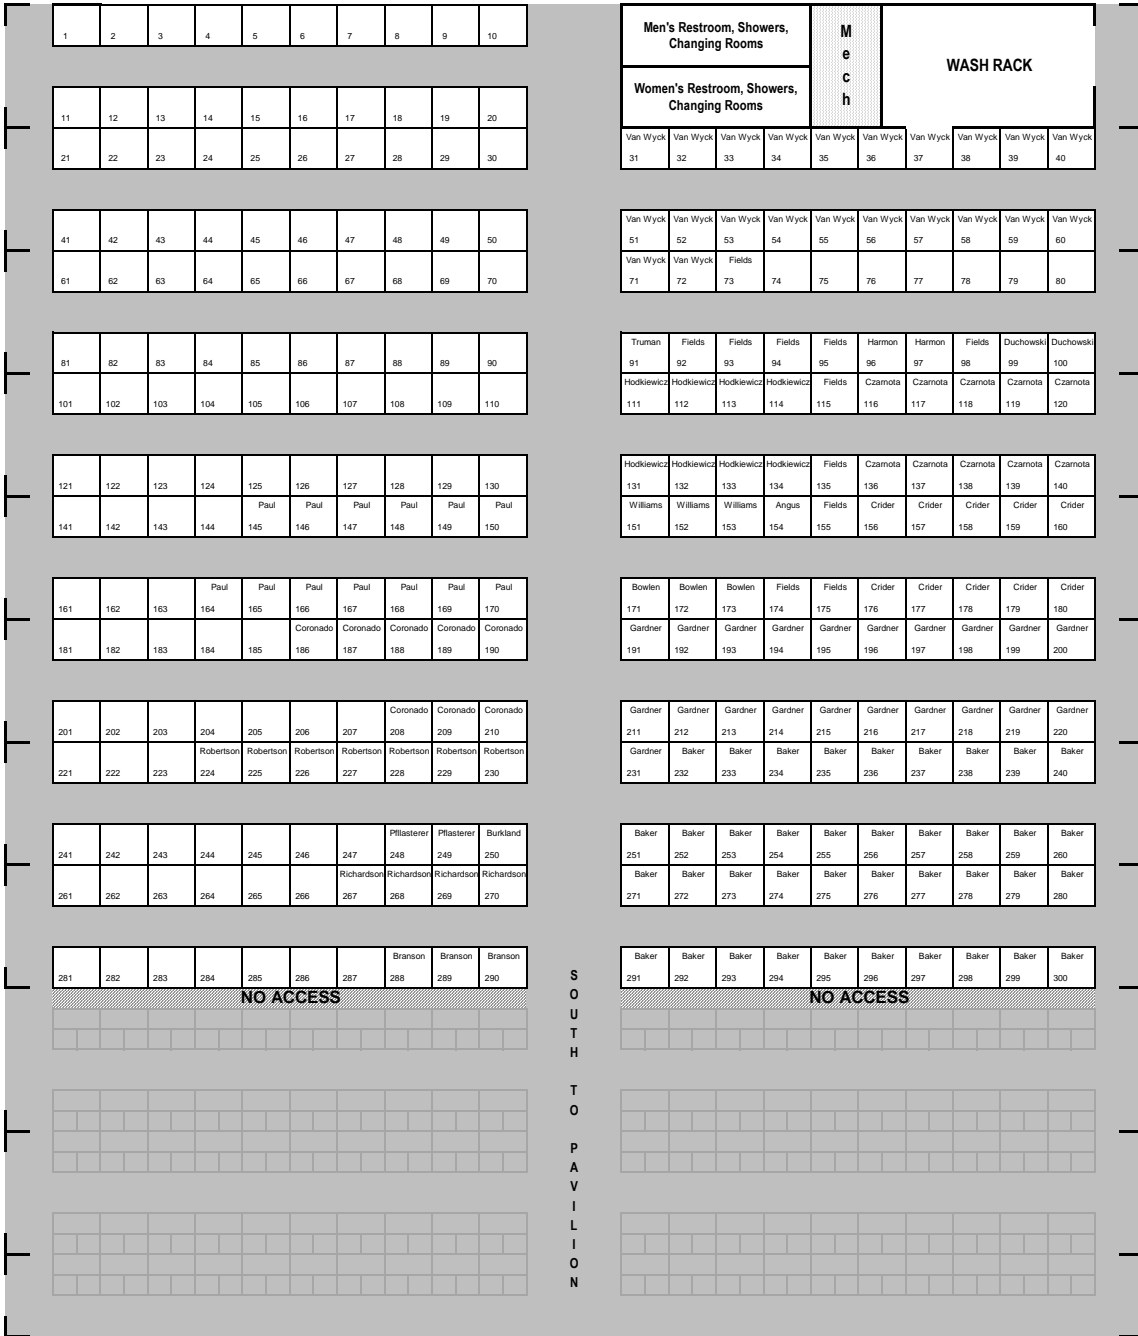

F-150 BARN / 300 - 10' X 10' STALLS (with Arena)

Open on west, north, and east sides; south side partially sheltered by Pavilion

NOT TO SCALE

SOUTH TO PAVILION